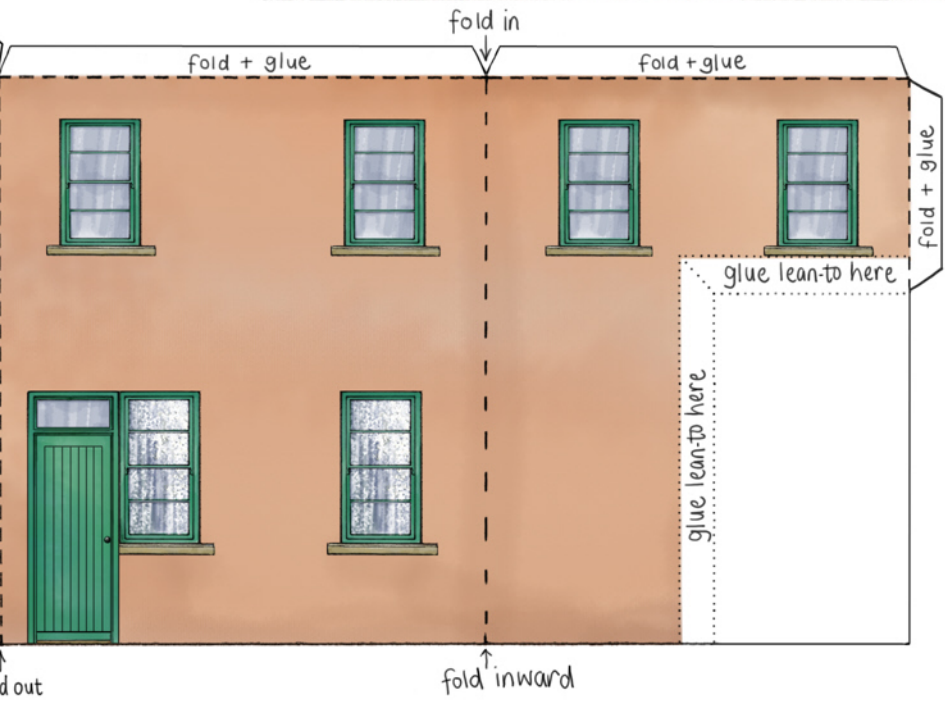

# CORNER SHOP

The Corner Shop was originally located in Nelson Street, Irish Quarter West, Carrickfergus.

Cut out all sections very carefully with scissors.  
For best results - score the dashed lines, fold back and then glue the tabs.

# CORNER SHOP

Cut out all sections very carefully with scissors.  
For best results - score the dashed lines, fold back and then glue the tabs.

Back and End Walls

# CORNER SHOP

Cut out all sections very carefully with scissors.  
For best results - score the dashed lines, fold back and then glue the tabs.